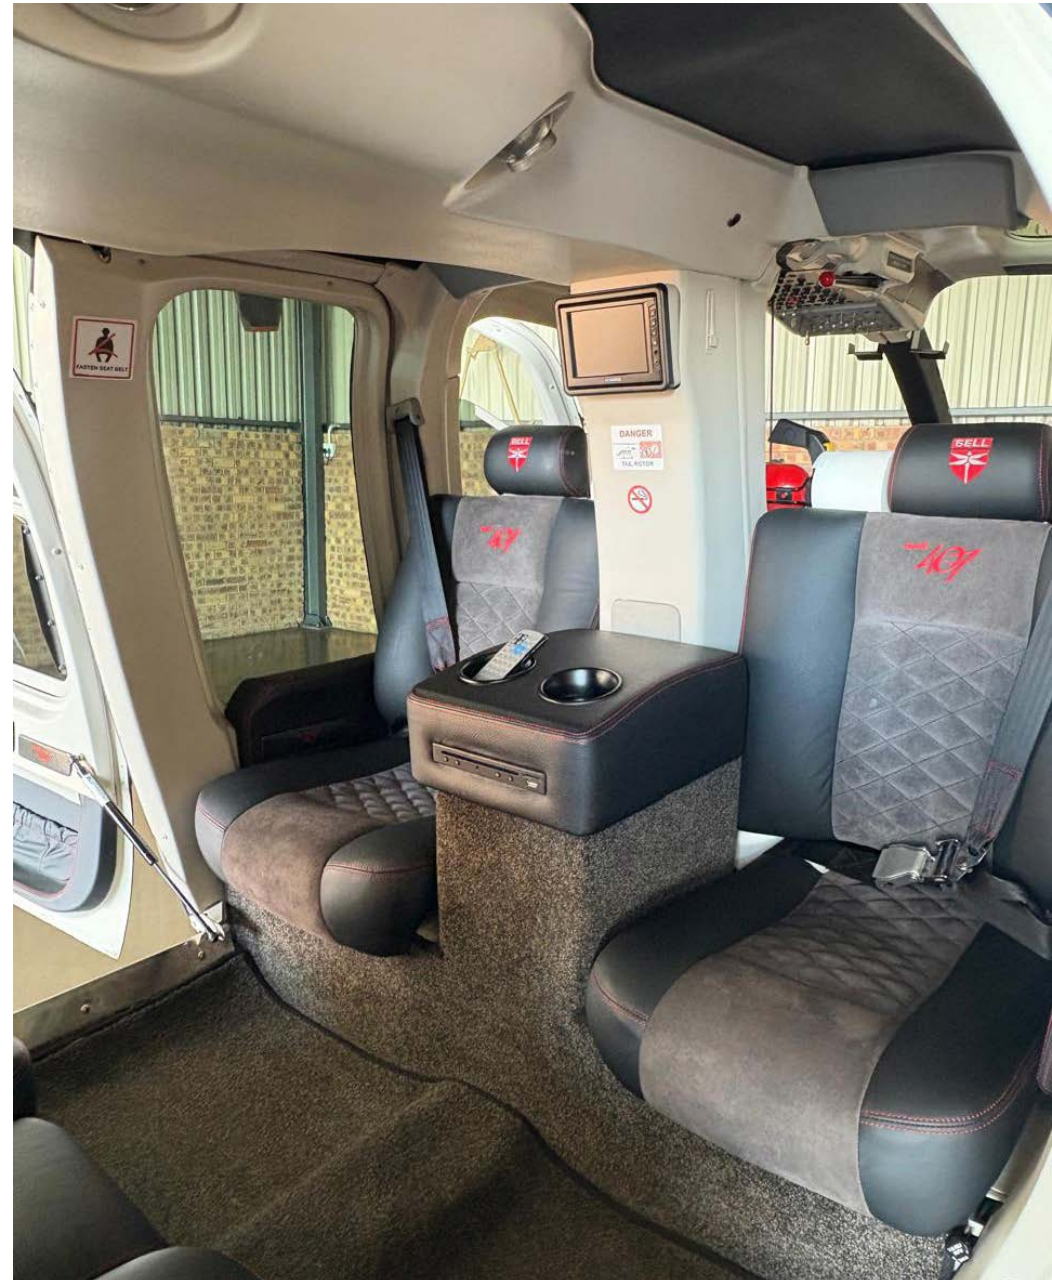

EQUIPMENT

CABIN HEATER SYSTEM
AUX FUEL TANK
BAGGAGE FLOOR PROTECTORS
IBF BARRIER FILTER
AUTOMATIC DOOR OPENER KIT (ALL DOORS)
WIRE STRIKE KIT
AIRCONDITIONING SYSTEM (DUAL FWD EVAPORATOR & AFT)
LOCABLE FUEL CAP KEP
PRE-FLIGHT KIT (STEPS)
SPACE MAKER
CARGO HOOK - FIXED PROVISIONS
DUAL CONTROLS
LITTER KIT PROVISION
ROTOR BRAKE
HIGH SKID GEAR
7 X BOSE HEADSETS

INTERIOR

VIP BLACK ALCANTARA SEATS

EXTERIOR

DEEP BLACK METALLIC WITH FINE RED ACCENTS
(NEW PAINT AND INTERIOR 2024)